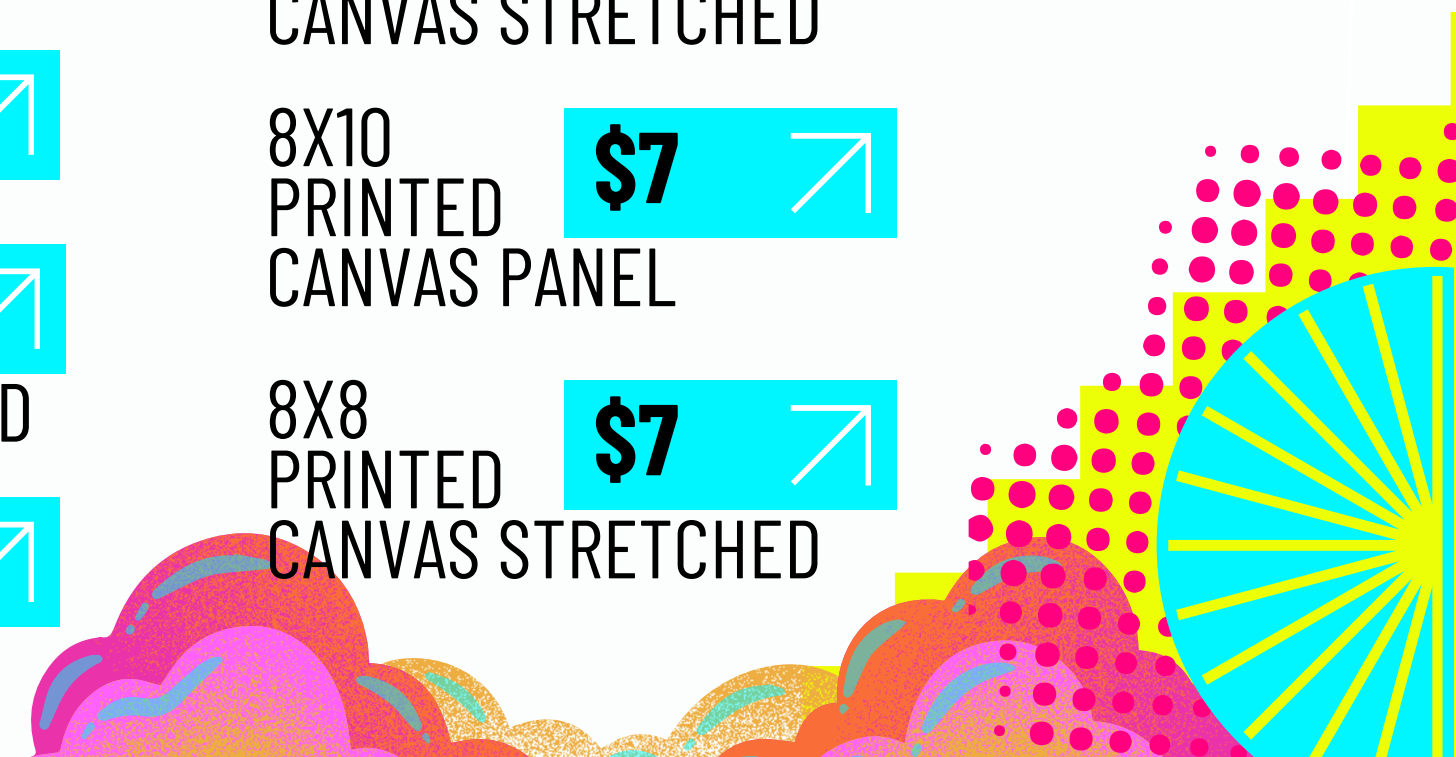

SM BLANK
CANVAS **\$5** ↗

10 PACK
BRUSHES **\$5** ↗

5 PIECE
PAINTS **\$7** ↗

11X14
PRINTED
CANVAS - STRETCHED **\$15** ↗

11X14
PRINTED
CANVAS - PANEL **\$10** ↗

DISPOSABLE
SMOCK (1) **\$.50** ↗

MIXING
PLATE **\$.50** ↗

8X10
PRINTED
CANVAS STRETCHED **\$11** ↗

8X10
PRINTED
CANVAS PANEL **\$7** ↗

8X8
PRINTED
CANVAS STRETCHED **\$7** ↗

What's the difference?

Canvas panels are a flat, lightweight canvas surface, while stretched canvases are wrapped around a wooden frame for a more finished, gallery-style look. Canvas panels are great for casual painting and easy transport, while stretched canvases offer a more premium feel that's ready to display at home.