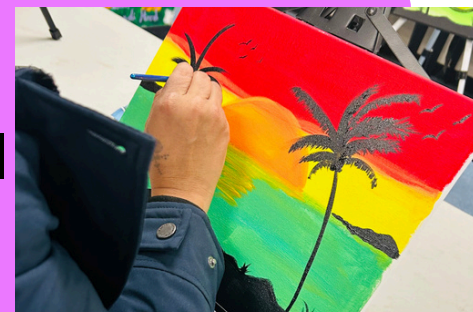

CLASSIC INSTRUCTION

All painters create the same image with the guidance of an instructor

- **2 hours of instruction**
- **Your organization provides all materials & related supplies**